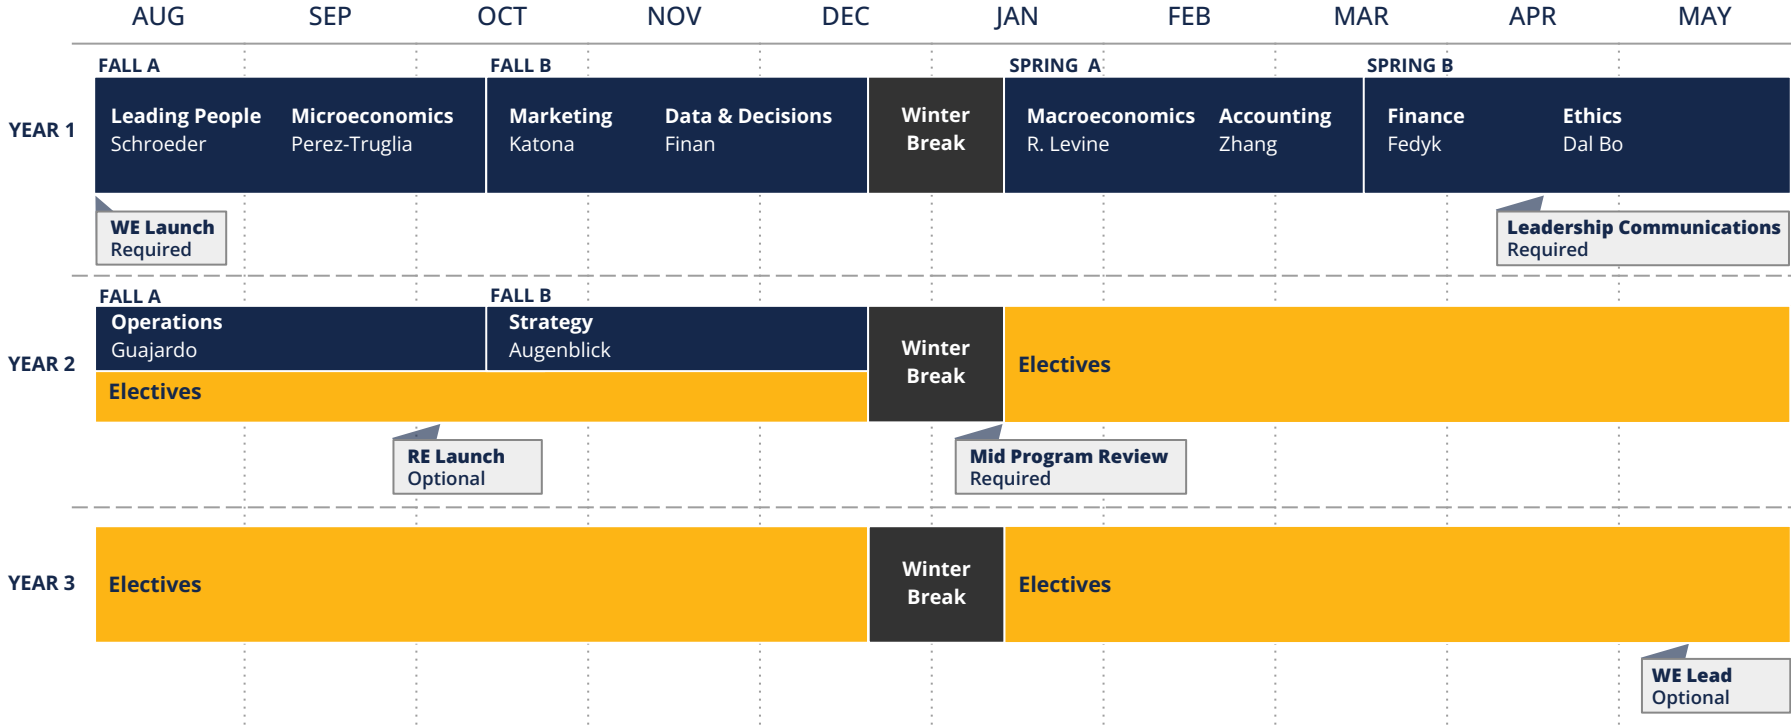

# Customizable Flex Curriculum

Core
  Electives
  Signature Weekend Events

*Disclaimer: This is a visual representation of the general Flex curriculum. Actual dates and times are subject to change, and will be posted here <https://haas.berkeley.edu/ewmba>*